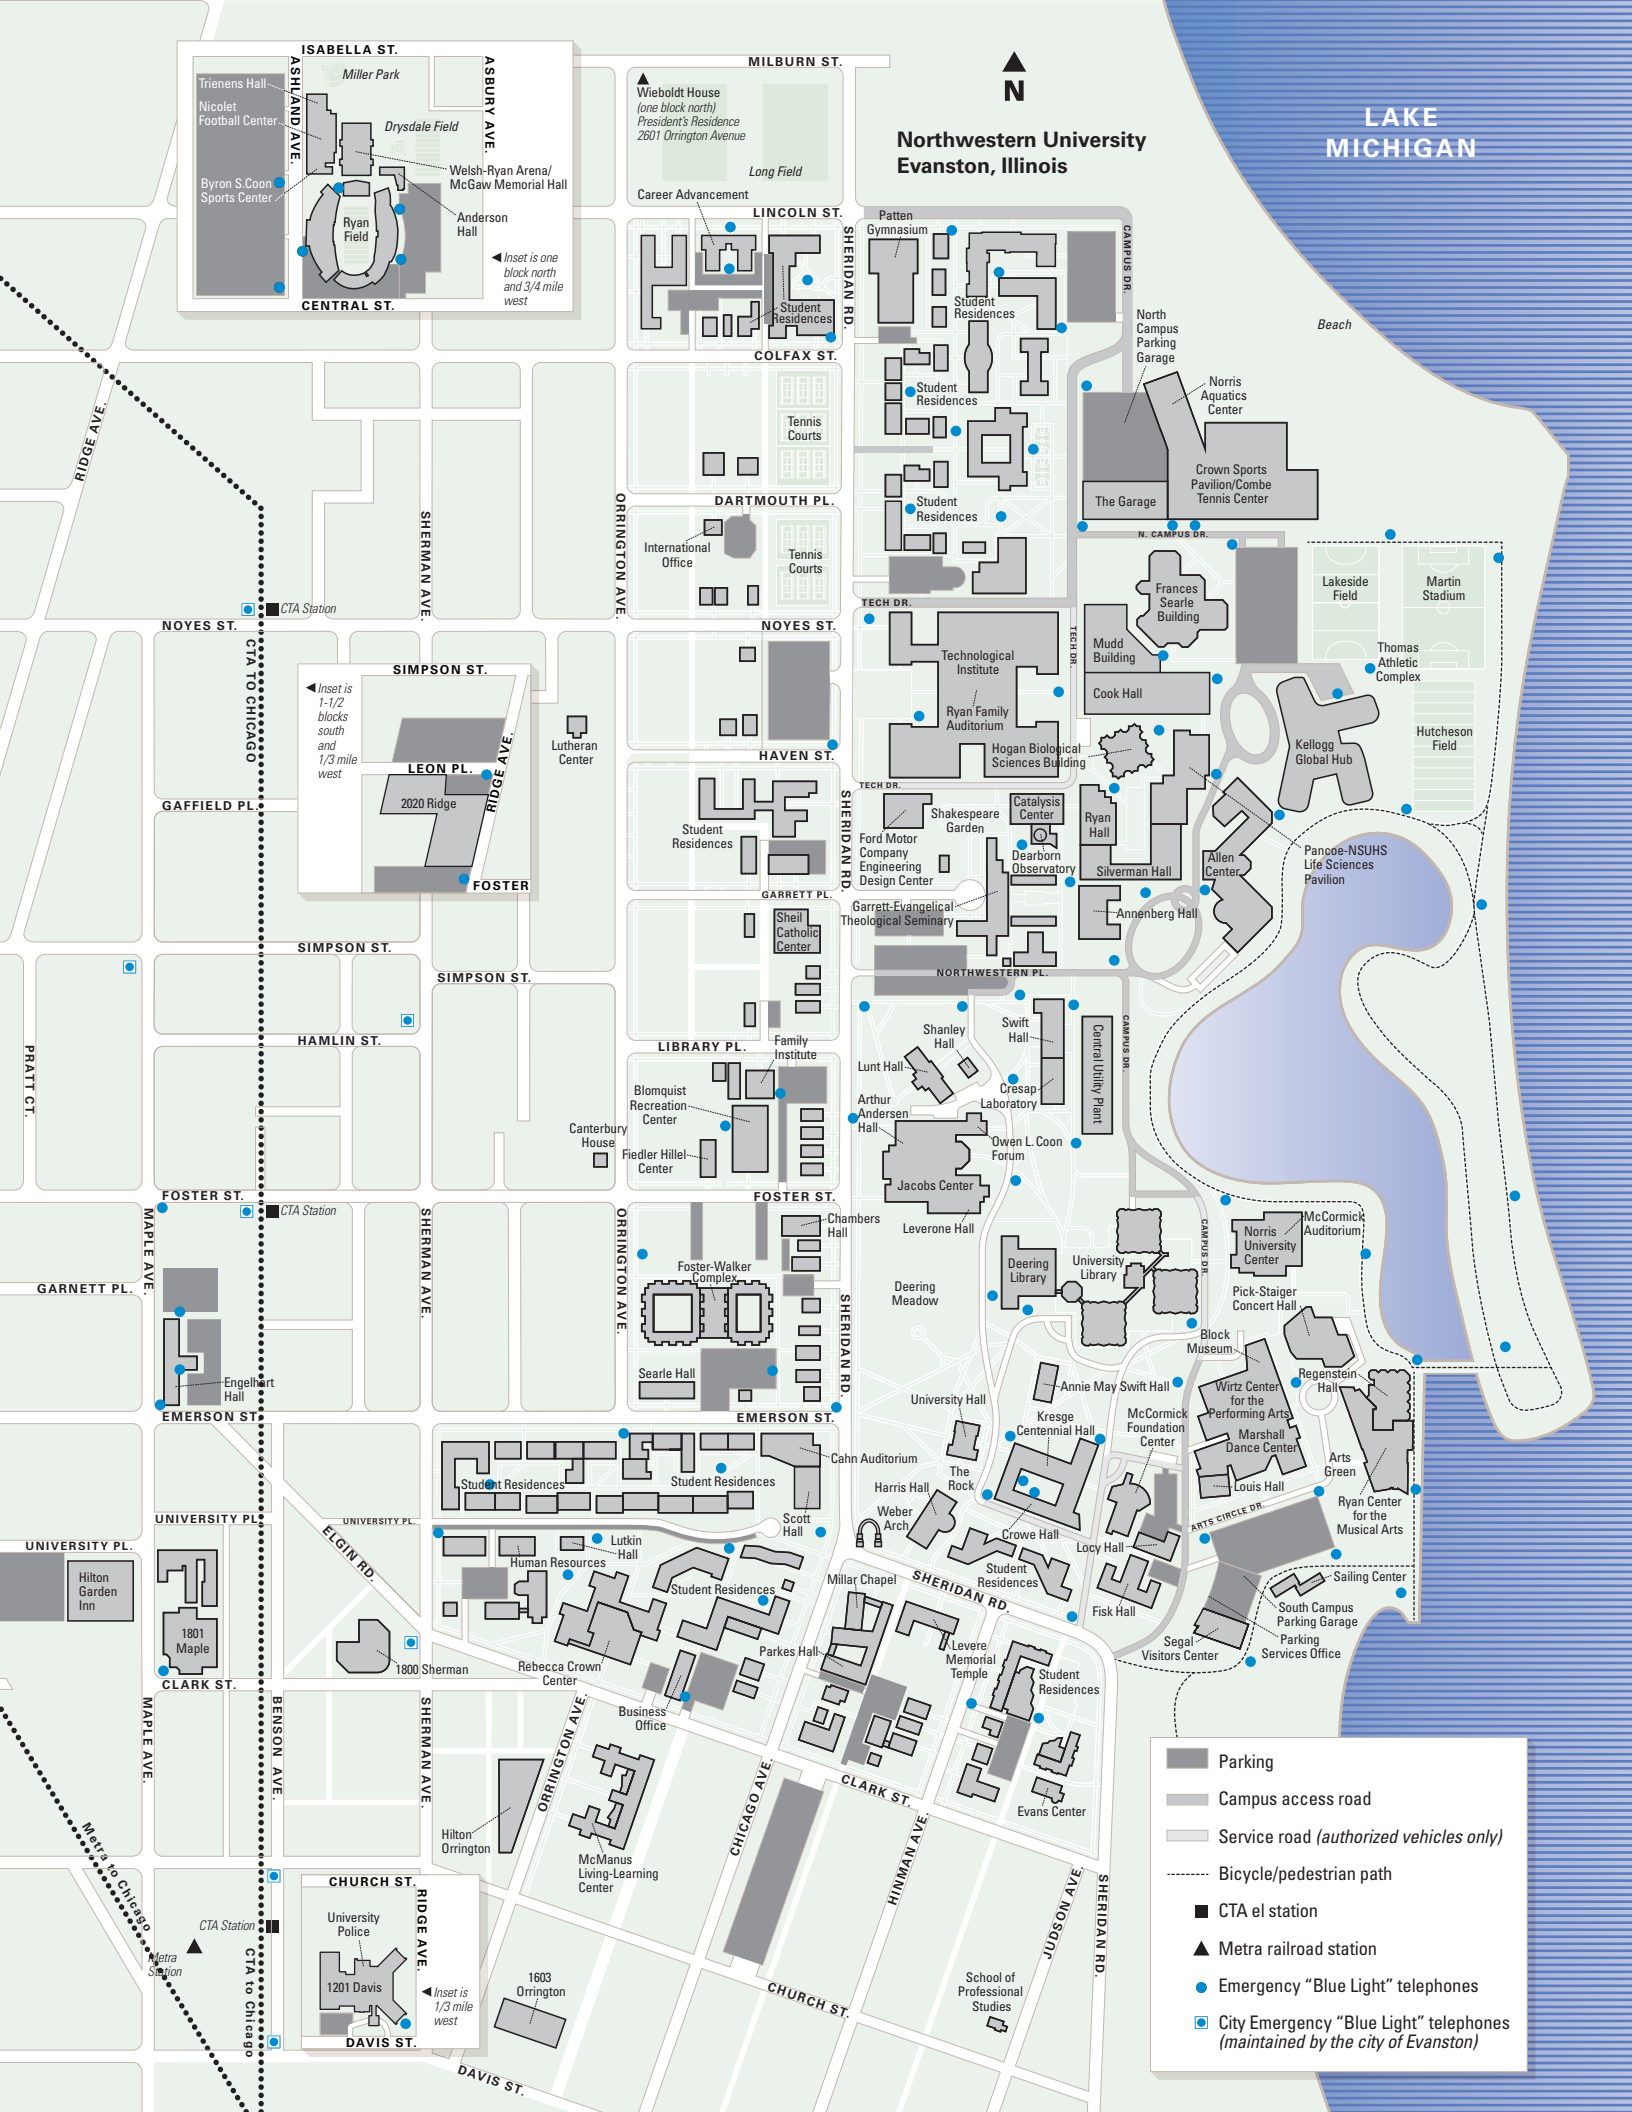

LAKE MICHIGAN

Northwestern University Evanston, Illinois

ISABELLA ST.
Miller Park
Ashland Ave
Avenue
Ryan Field
Anderson Hall
Wish-Ryan Arena/McGaw Memorial Hall
Drysdaie Field
Nicolet Football Center
Byron S. Coon Sports Center
Triemens Hall
Central St.

← Inset is one block north and 3/4 mile west

SIMPSON ST.
Ridge Ave
2020 Ridge
Foster
Lutheran Center
Simpson St.

← Inset is 1-1/2 blocks south and 1/3 mile west

CHURCH ST.
Ridge Ave
University Police
1201 Davis
Davis St.

← Inset is 1/3 mile west

- Parking
- Campus access road
- Service road (authorized vehicles only)
- Bicycle/pedestrian path
- CTA el station
- Metra railroad station
- Emergency "Blue Light" telephones
- City Emergency "Blue Light" telephones (maintained by the city of Evanston)